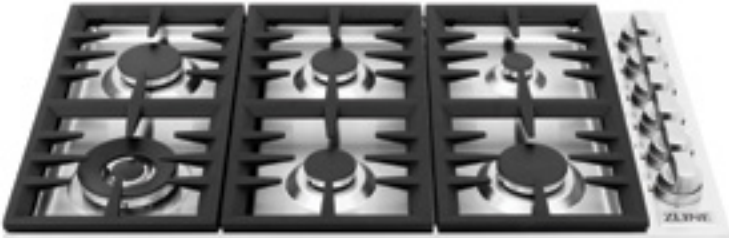

Dropins

FEATURES

Cast Iron Grate

Durable material designed to last for generations.

Stainless Steel Knobs

Quality with effortless functionality.

Italian Burners

Handcrafted design with powerful, clean flames.
Brass burner options available.

Gas Cooktops

STAINLESS STEEL

RC36
36 in.

BLACK PORCELAIN