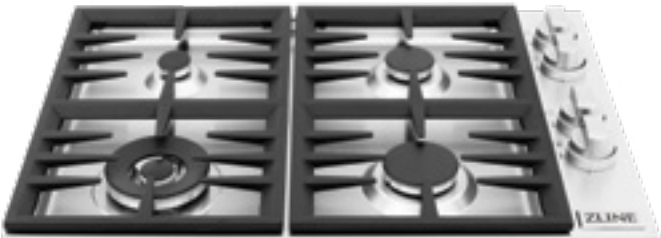

Gas Cooktops

STAINLESS STEEL

RC30
30 in.