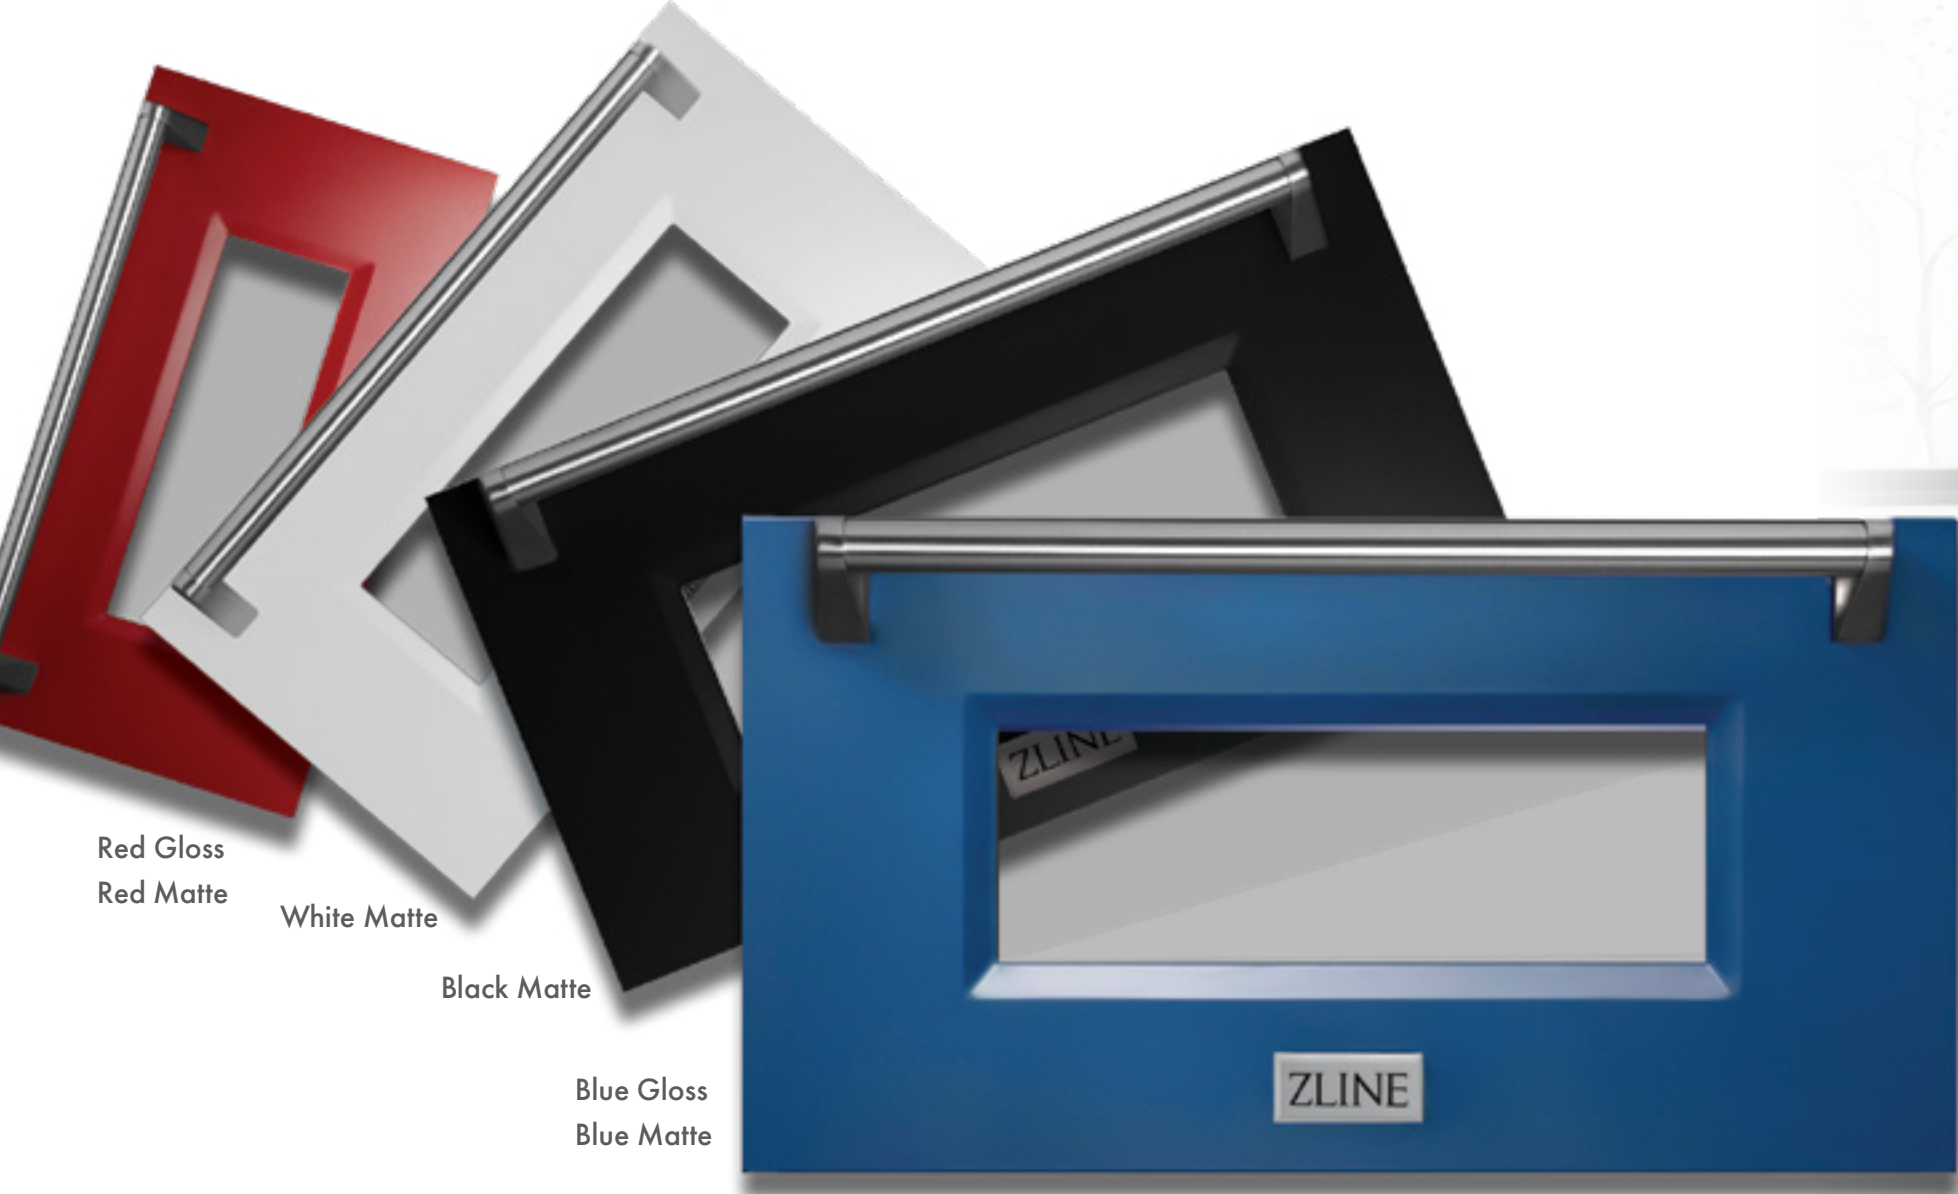

COOKING - FREESTANDING

A World of Color

INTERCHANGEABLE DOORS

- Red Gloss
- Red Matte
- White Matte
- Black Matte
- Blue Gloss
- Blue Matte