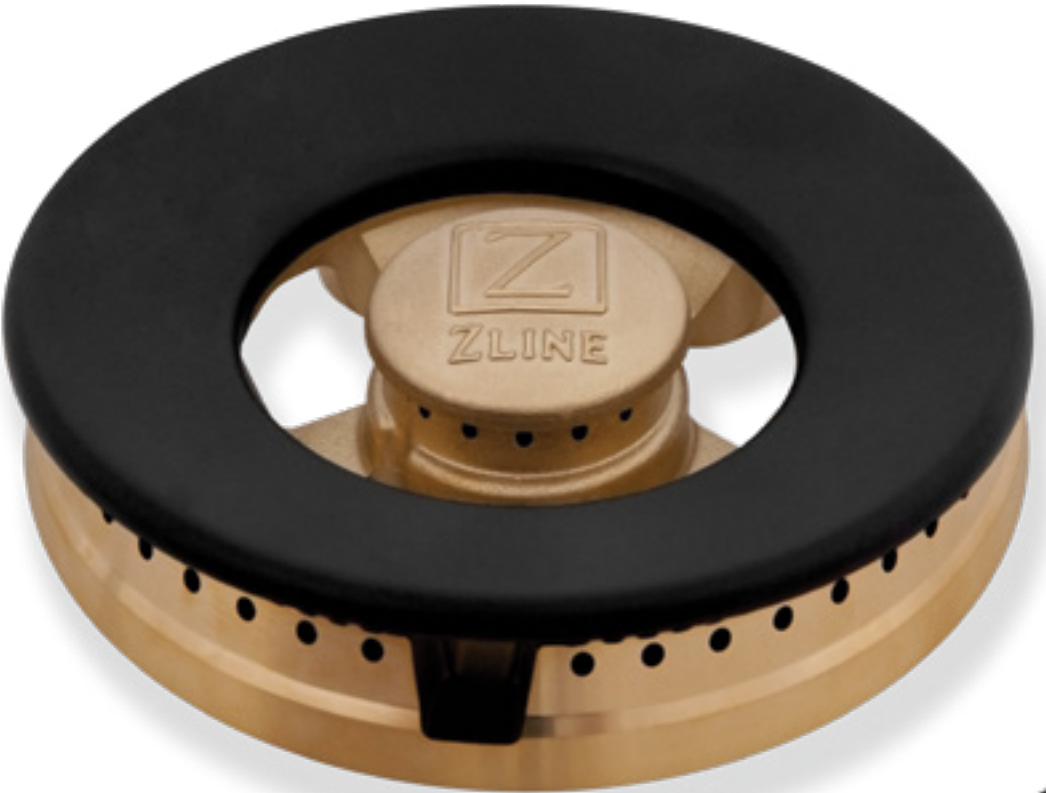

An Industry First **Limited Lifetime Warranty**

Professional Quality. Lifetime Warranty. Industry First. Spark your culinary creativity with ZLINE's handcrafted Italian burners. Whether your style is subtle sophistication or making a bold statement, you can buy with confidence and enjoy for life.