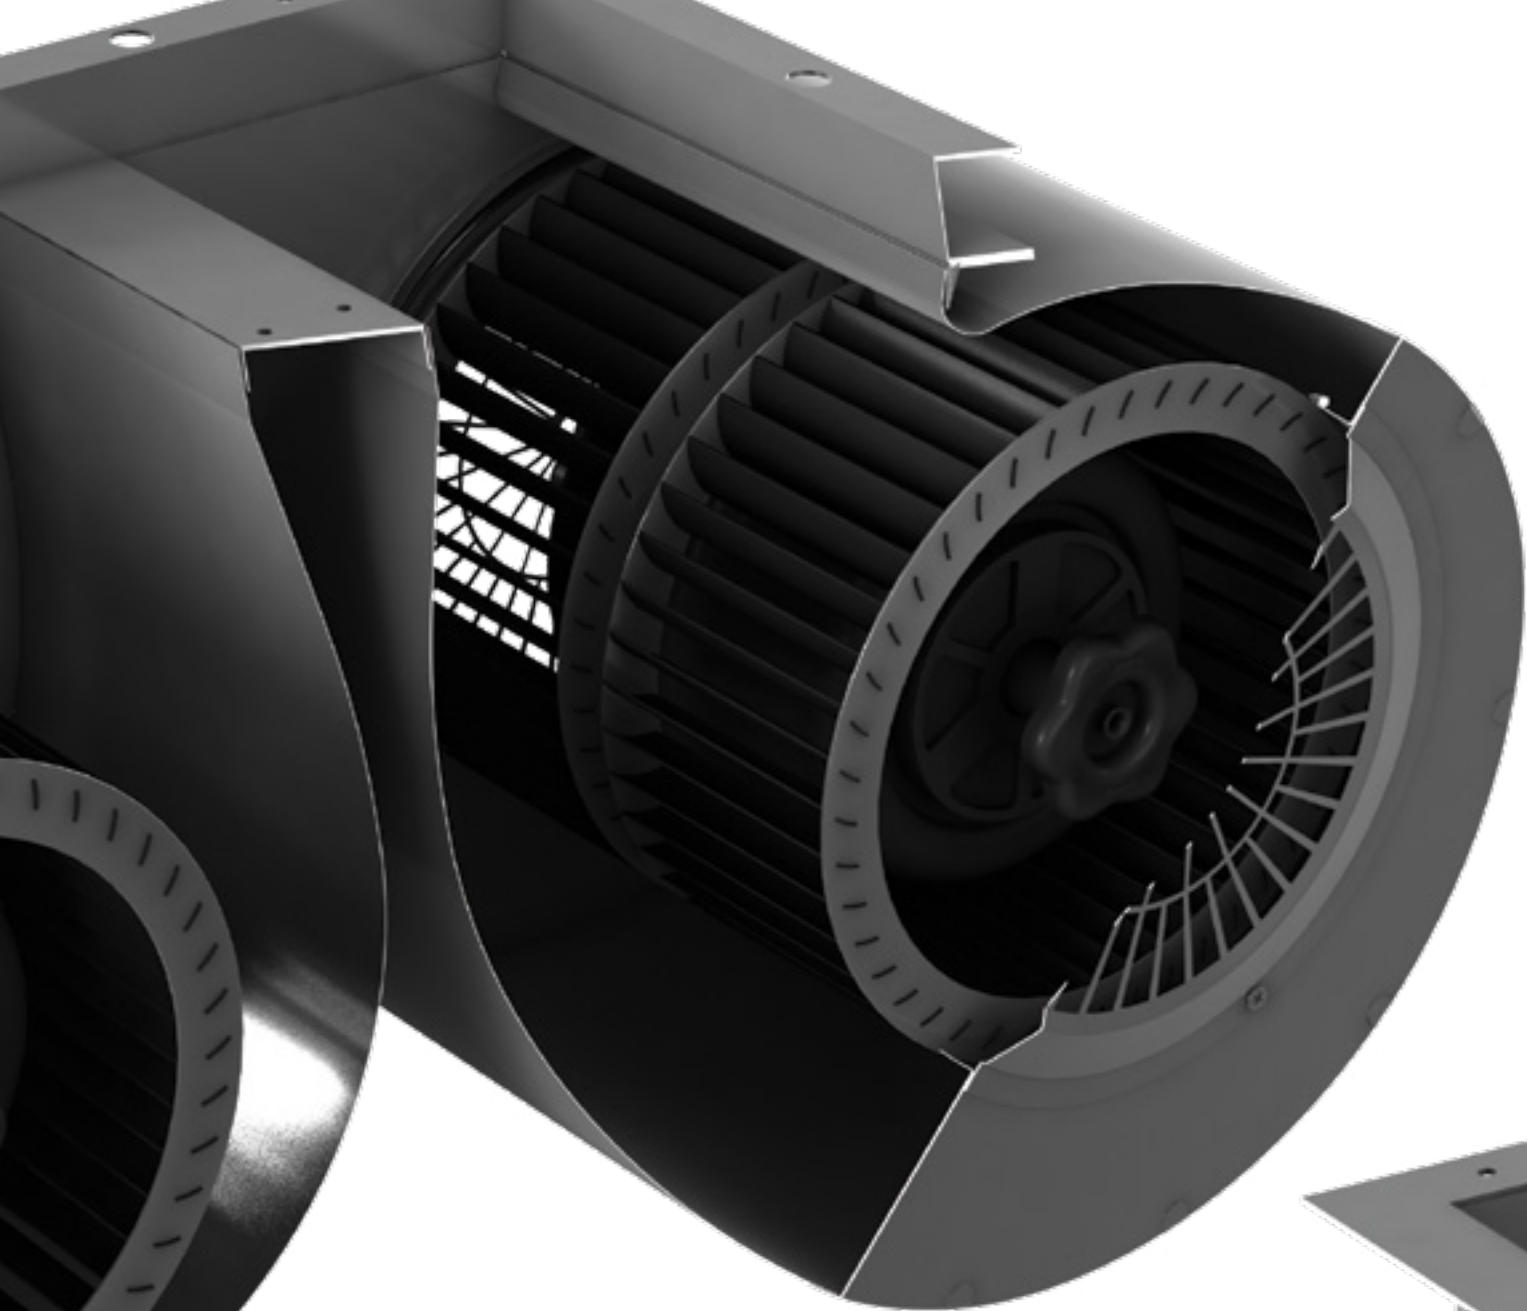

---

61 Range Hood Inserts

---

63 CrownSound™

**PRODUCTS SHOWN**  
Range Hood: KBCRN-36  
Range: RA36

An Industry First