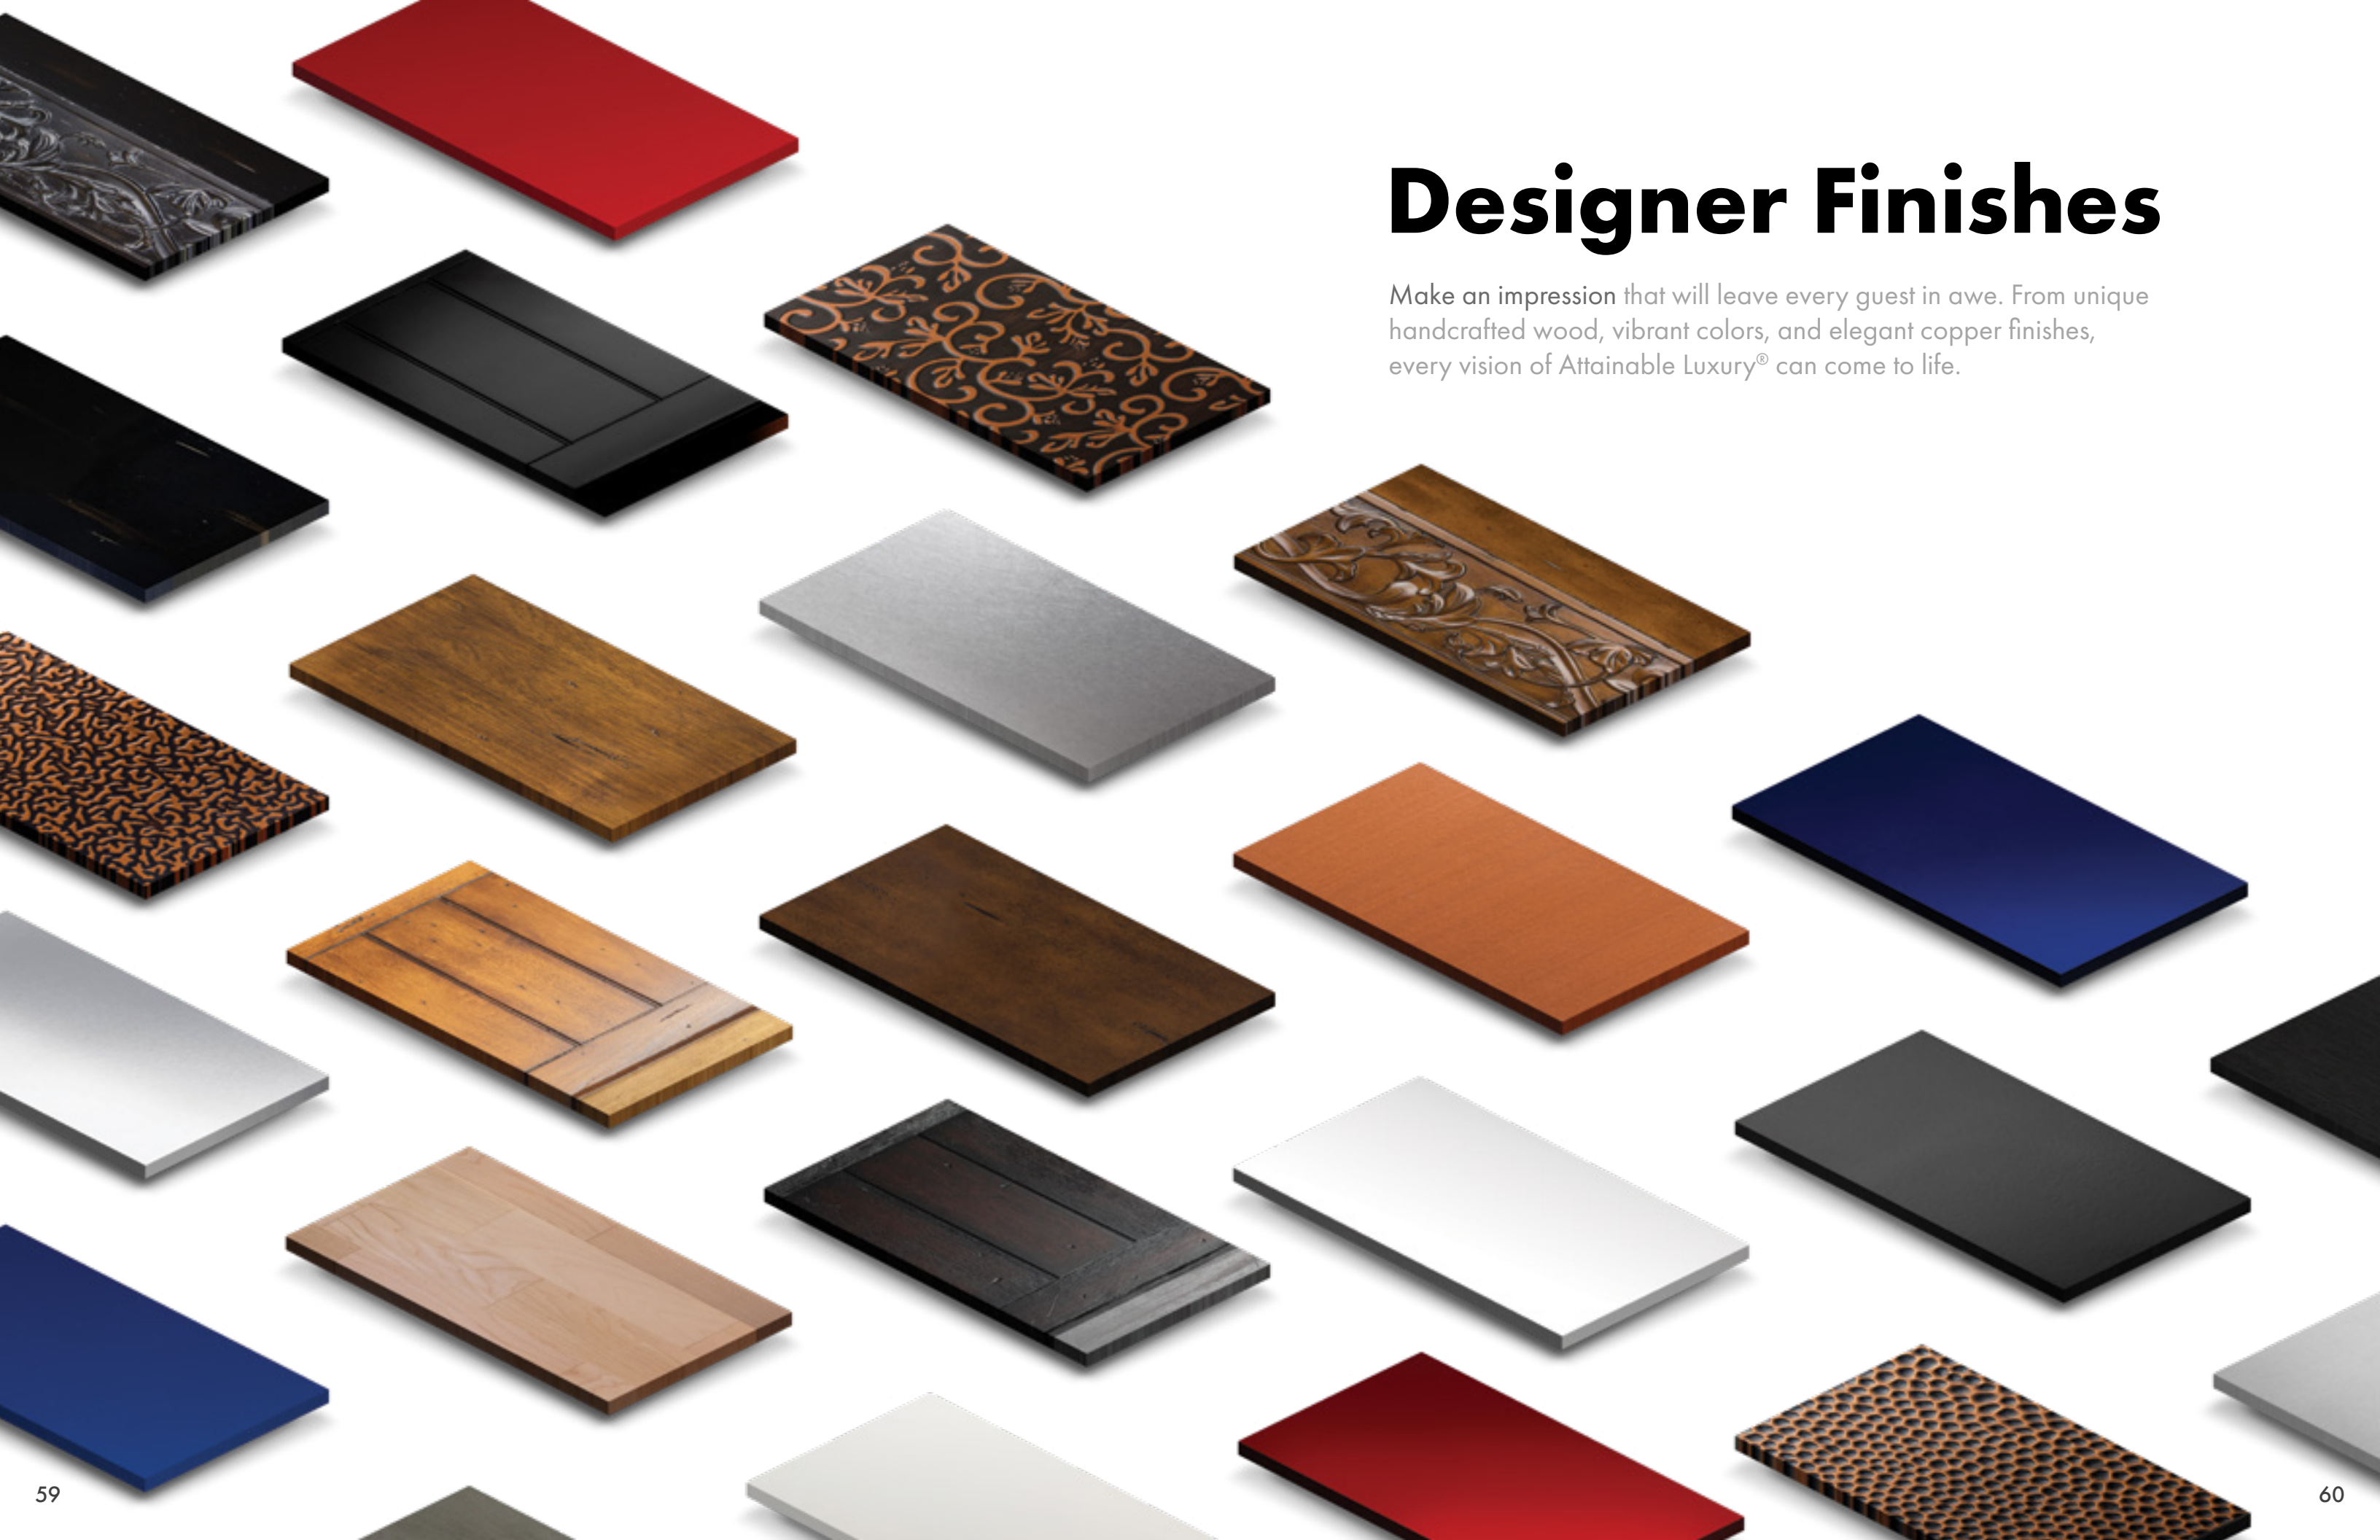

# Designer Finishes

Make an impression that will leave every guest in awe. From unique handcrafted wood, vibrant colors, and elegant copper finishes, every vision of Attainable Luxury® can come to life.