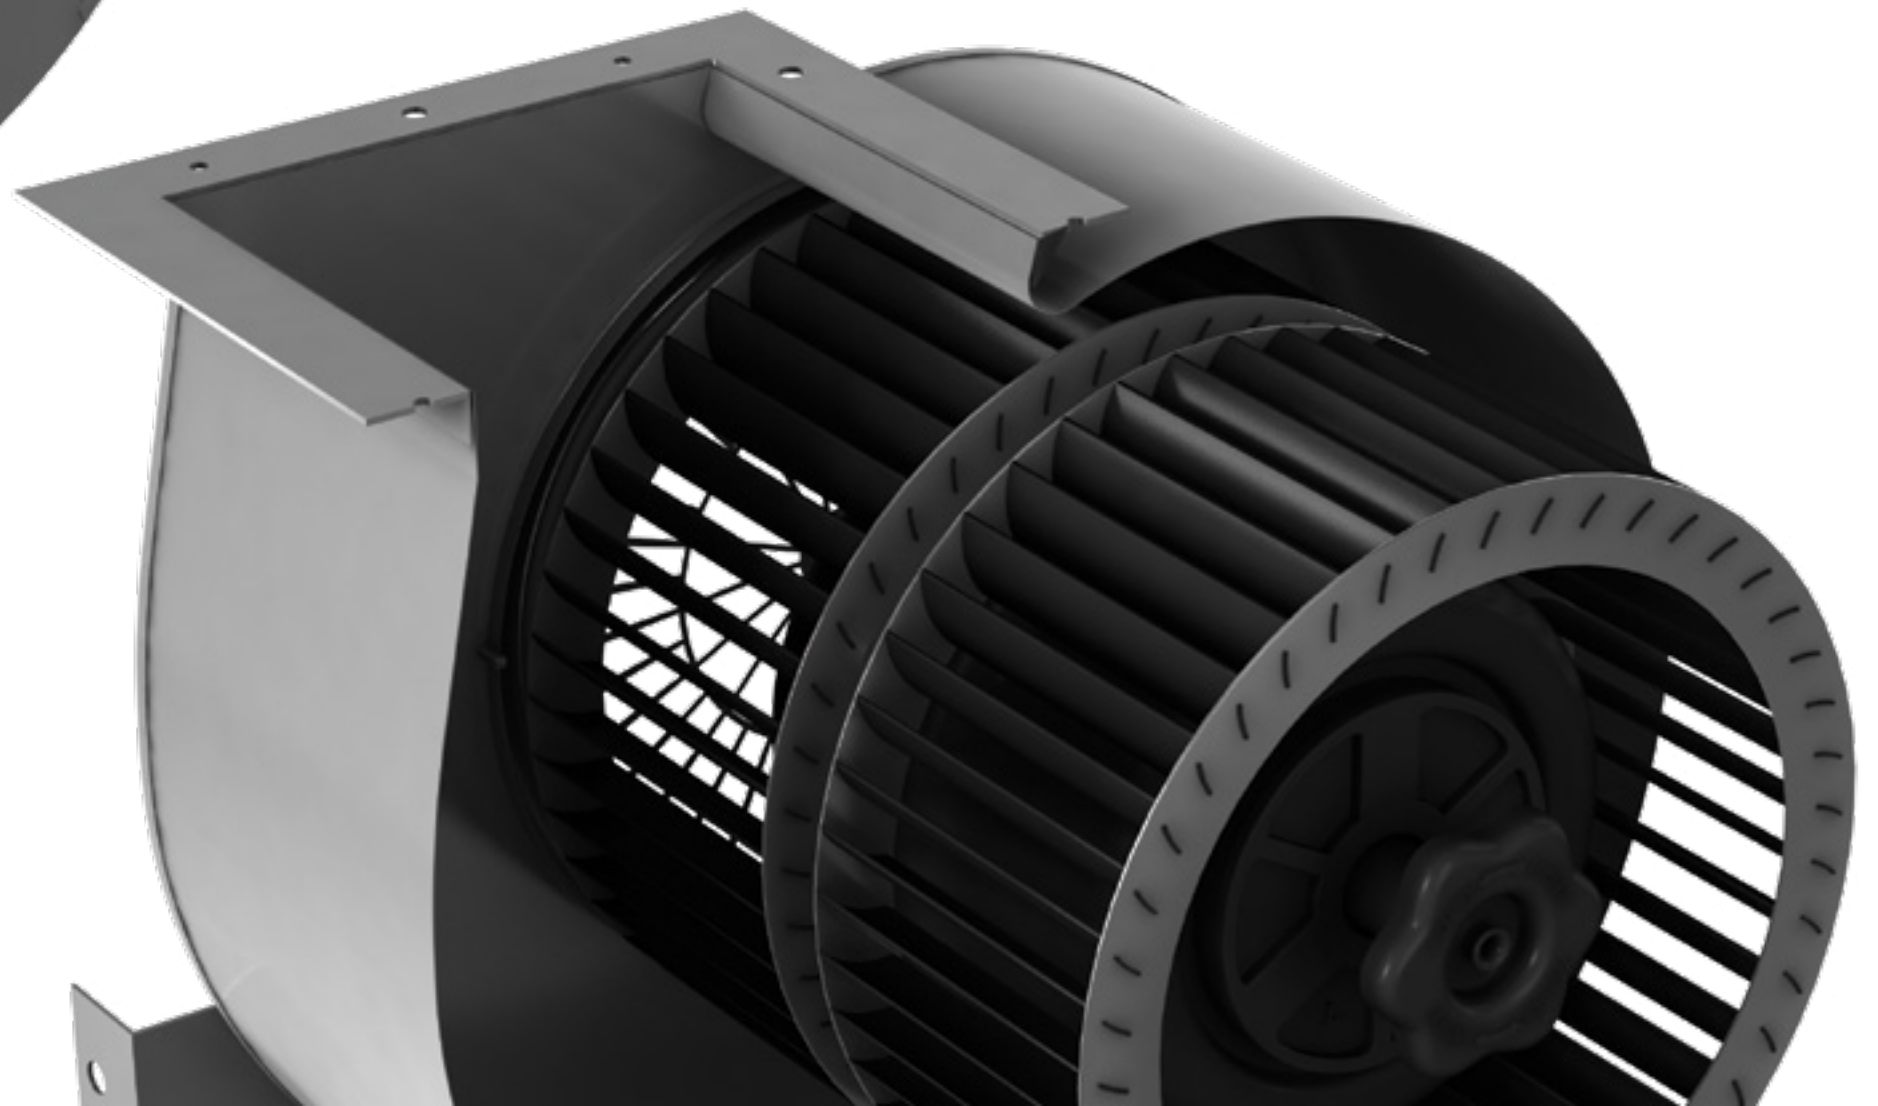

Lifetime Motor Warranty

ZLINE motors are incredibly powerful yet quiet, making them unmatched in the industry. Metal construction provides lasting durability—buy with confidence knowing the top tier performance you purchase today will be yours for a lifetime.