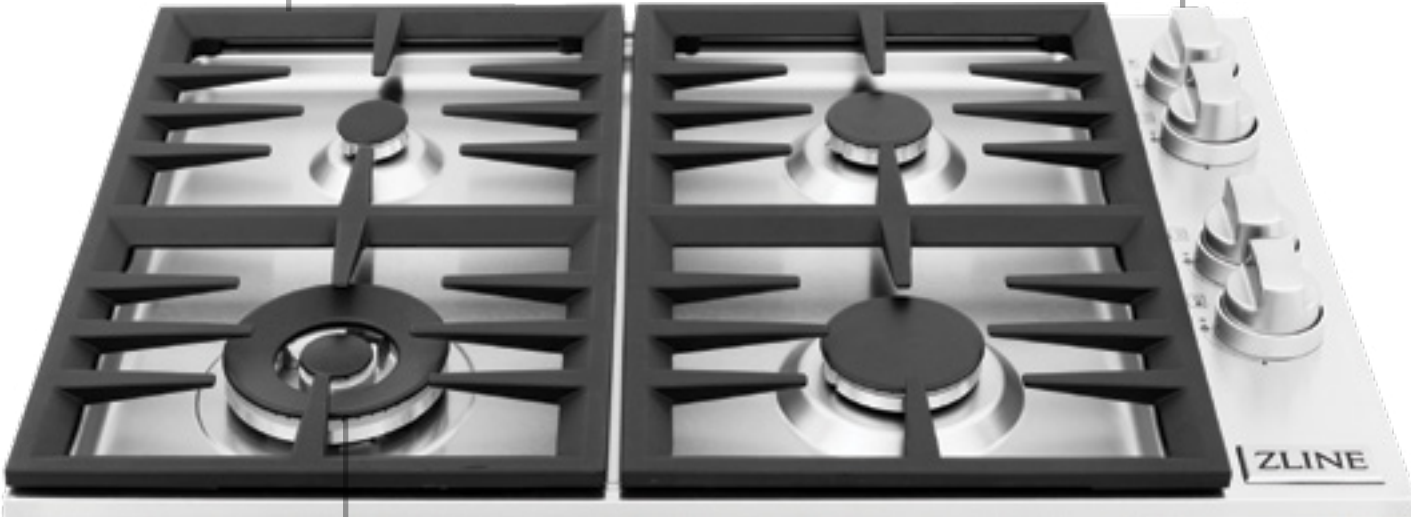

# Dropins

FEATURES

**Cast Iron Grate**

Durable material designed to last for generations.

**Stainless Steel Knobs**

Quality with effortless functionality.

**Italian Burners**

Handcrafted design with powerful, clean flames.  
Brass burner options available.