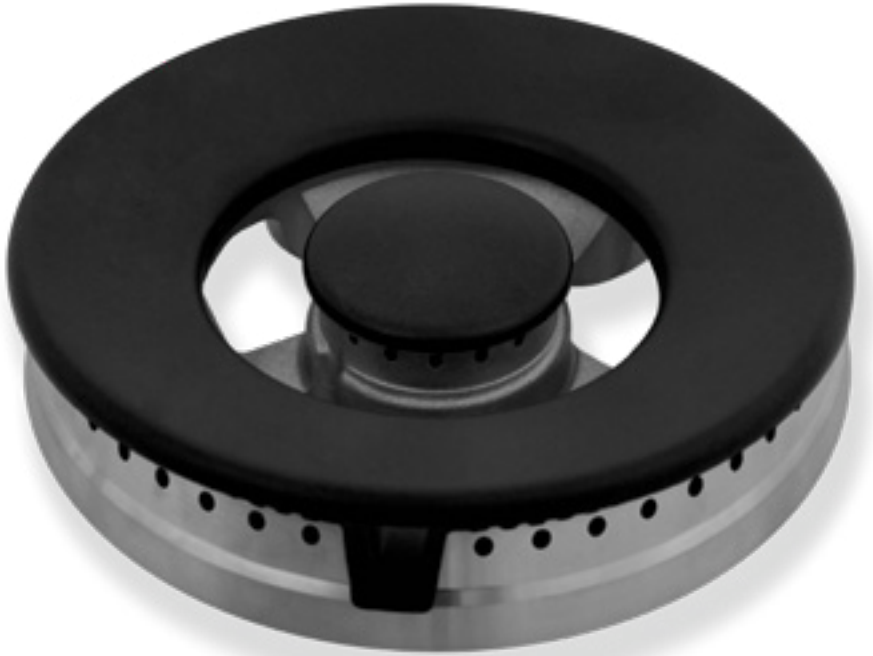

An Industry First **Limited Lifetime Warranty**

Professional Quality. Lifetime Warranty. Industry First. Spark your culinary creativity with ZLINE's handcrafted Italian burners. Whether your style is subtle sophistication or making a bold statement, you can buy with confidence and enjoy for life.